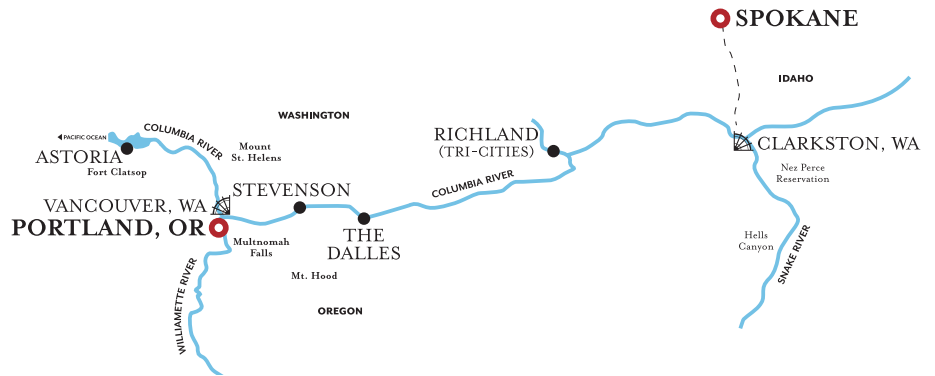

Aboard the *American Empress®*

SPOKANE (CLARKSTON, WA) TO PORTLAND (VANCOUVER, WA)

9 DAYS

- 1 Spokane, WA | *Hotel Stay*
- 2 Clarkston, WA | *Embark*
- 3 Clarkston, WA
- 4 Richland, WA (Tri-Cities) River Cruising
- 5 The Dalles, OR
- 6 Stevenson, WA
- 7 River Cruising
- 8 Astoria, OR
- 9 Vancouver, WA | *Disembark*